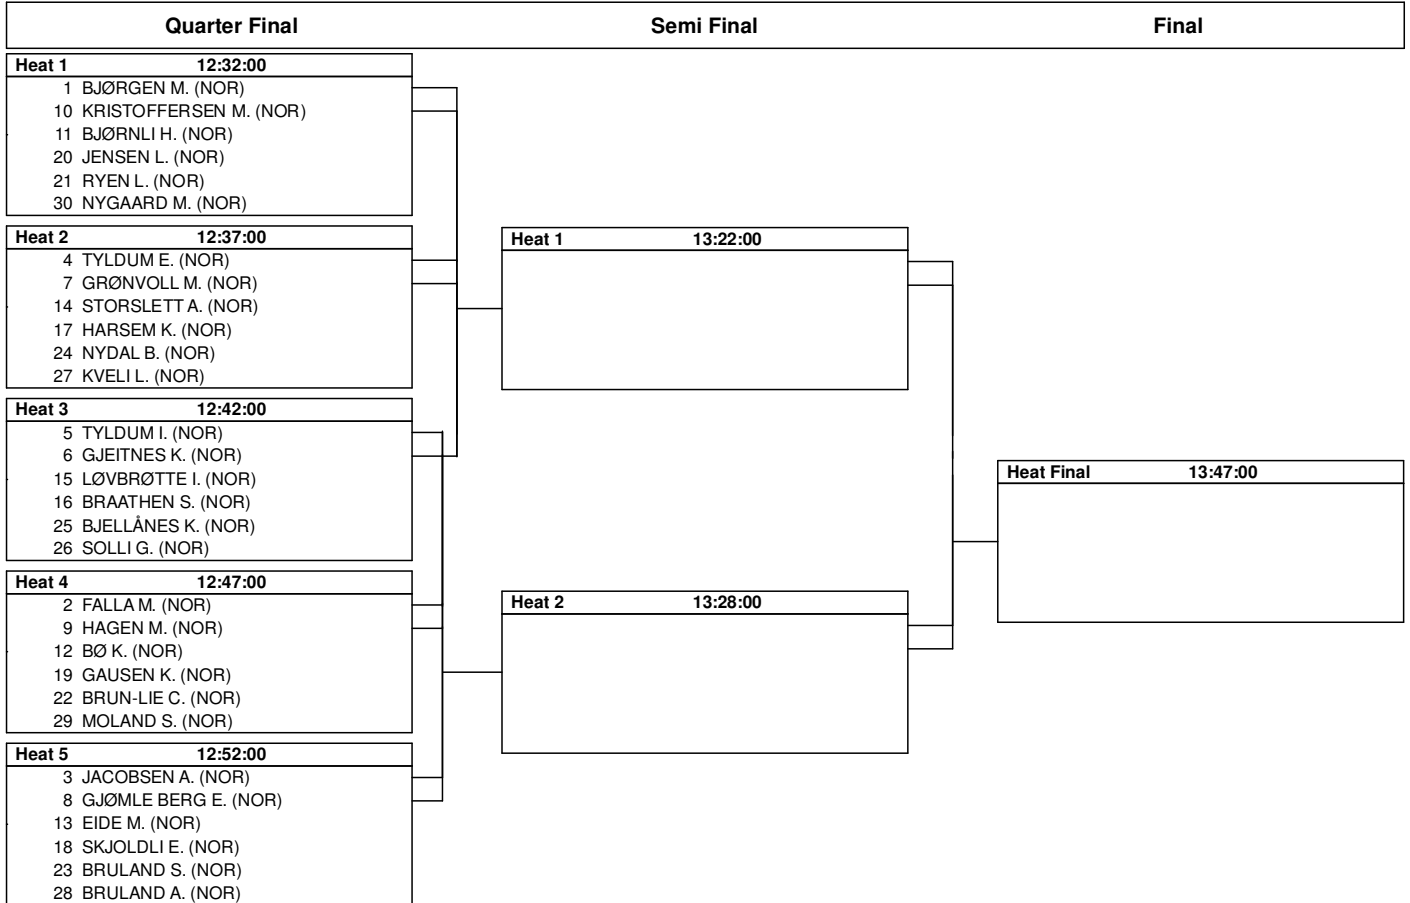

21 - 24 Januar 2010

**NM SKI 2010**  
STOKKE  
Storås skiarena

**Women 1.5 km Classical Sprint Finals**  
**Results Bracket**

**22 JAN 2010**  
Start Time: 12:30

Jury Information / Rennkomite		Course Information / Löypedata	
Technical Delegate	DAHLEN Barbro Tomter (NOR)	Name / Navn:	Storås sprint
Assistant Technical Delegate	BJERKE Ole (NOR)	Height Difference (HD) / Høydedifferanse:	29 m
Assistant Technical Delegate	JONHAUGEN Espen (NOR)	Maximum Climb (MC) / Lengste stigning:	22 m
Chief of Competition	KNOTTEN Jon Olav (NOR)	Total Climb (TC) / Total Stigning:	55 m
Chief of Course	OPSTAD Jon Arne (NOR)	Length of Lap / Lengde på Løypa:	1150 m
		Number of Laps / Runder:	1